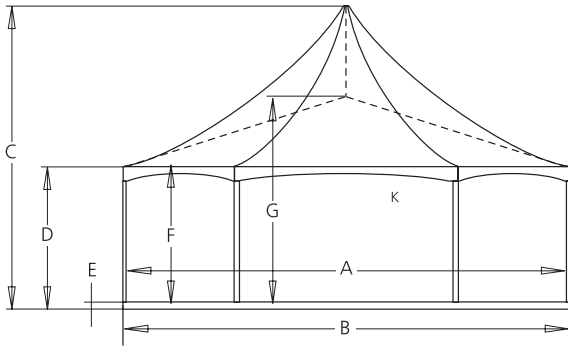

1

The roof canopy always stays taut

2

The Neptunus raised cassette floor ensures a stable and robust base

3

Stylish pagoda design

The Product

The Jupiter is a stylish hexagonal pagoda structure with a clear span aluminium framework and peaked roof. This structure can be linked to other Neptunus structures, in the planet range, with the same wall height.

Design

The Jupiter comes as standard with an opaque roof canopy (non-permeable to light) 80% and sliding PVC sidewall panels, one wall featuring a window. The pagoda structure is designed in white and equipped with a raised Neptunus cassette floor as standard.

Features

Available in three sidewall sizes:

- 3 metres (23 m²)
- 4 metres (44 m²)
- 5 metres (65 m²)

The sidewall height remains the same for all dimensions at 2.5 metres.

Applications

The versatile Jupiter structures are ideal for use at country fairs, culinary events, exhibitions, weddings and parties.

structures

neptunus.co.uk

	Jupiter 3 (23 m ²)	Jupiter 4 (44 m ²)	Jupiter 5 (65 m ²)
A	595	795	995
B	640	840	1040
C	515	545	580
D	250	250	250
E	15	15	15
F	225	225	225
G	330	365	390
H	290	390	490
I	320	420	520
J	545	720	900
K	600	800	1000