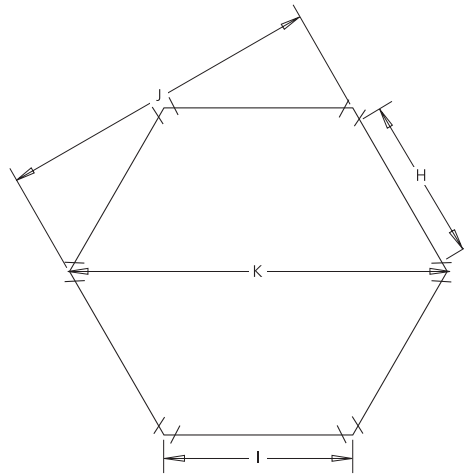

1

The roof canopy always stays taut

2

The Neptunus raised cassette floor ensures a stable and robust base

3

Stylish pagoda design

The Product

The Jupiter is a stylish hexagonal pagoda structure with a clear span aluminium framework and peaked roof. This structure can be linked to other Neptunus structures, in the planet range, with the same wall height.

Design

The Jupiter comes as standard with an opaque roof canopy (non-permeable to light) 80% and sliding PVC sidewall panels, one wall featuring a window. The pagoda structure is designed in white and equipped with a raised Neptunus cassette floor as standard.

Features

Available in three sidewall sizes:

- 3 metres (23 m²)
- 4 metres (44 m²)
- 5 metres (65 m²)

The sidewall height remains the same for all dimensions at 2.5 metres.

Applications

The versatile Jupiter structures are ideal for use at country fairs, culinary events, exhibitions, weddings and parties.

structures

neptunus.co.uk

	Jupiter 3 (23 m ²)	Jupiter 4 (44 m ²)	Jupiter 5 (65 m ²)
A	595	795	995
B	640	840	1040
C	515	545	580
D	250	250	250
E	15	15	15
F	225	225	225
G	330	365	390
H	290	390	490
I	320	420	520
J	545	720	900
K	600	800	1000